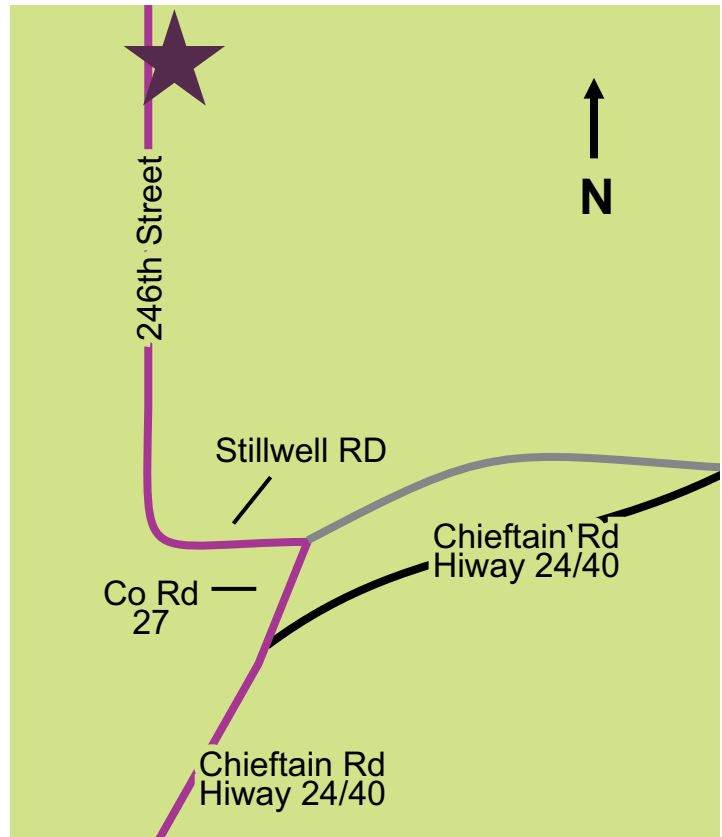

CRESCENT MOON WINERY

Hours: Saturdays and Sundays
from 12pm-5pm and available by
appointment, just give us a call.

Driving Directions:

- From North Lawrence, take
24/40 East 6 miles.
- Take a left on County Road 27
(243rd Street).
- Then first left on Stillwell Road.
- It turns north becoming 246th
Street. We are on the right at
15930 246th St.

Driving Directions

Crescent Moon Winery
15930 246th Street | Lawrence, KS 66044
(785) 550-5353 | MoonAndWine.com